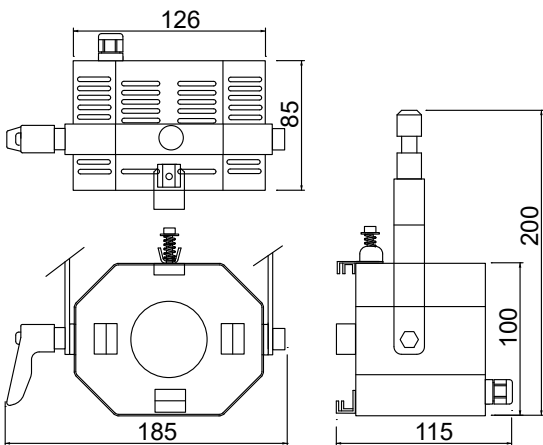

A-1 daylight LED lights

Model :A-1D
 Input Voltage :AC100~240V(50/60Hz)
 Power Consumption:100v/1.1A 200v/5.5A
 Color Temperature :6000k(±200k)
 CRI :Ra90≥
 Size Length :85mm
 Width :185mm
 Height :200mm
 Weight :450g
 Body Material :Aluminum Black Paint
 Lighting Angle :Any
 Beam Angle :70°(No Lens)
 40°(Φ80 Fresnel Lens)
 Usage Environment :Indoor Use Only