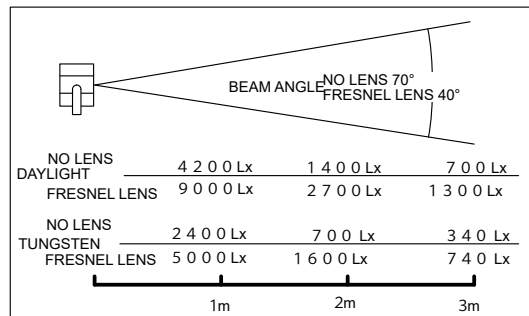

A-1 daylight LED lights

Model :A-1D
 Input Voltage :AC100~240V(50/60Hz)
 Power Consumption:100v/1.1A 200v/5.5A
 Color Temperature :6000k(±200k)
 CRI :Ra90≥
 Size Length :85mm
 Width :185mm
 Height :200mm
 Weight :450g
 Body Material :Aluminum Black Paint
 Lighting Angle :Any
 Beam Angle :70°(No Lens)
 40°(Φ80 Fresnel Lens)
 Usage Environment :Indoor Use Only