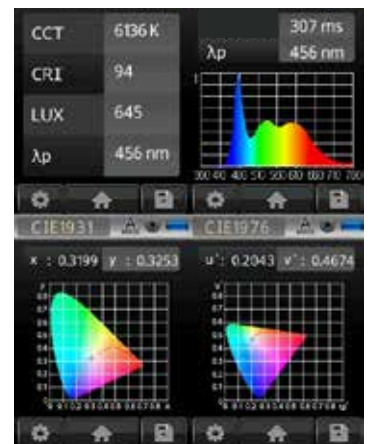

A-1 daylight LED lights

Model :A-1D
 Input Voltage :AC100~240V(50/60Hz)
 Power Consumption:100v/1.1A 200v/5.5A
 Color Temperature :6000k(±200k)
 CRI :Ra90≥
 Size Length :85mm
 Width :185mm
 Height :200mm
 Weight :450g
 Body Material :Aluminum Black Paint
 Lighting Angle :Any
 Beam Angle :70°(No Lens)
 40°(Φ80 Fresnel Lens)
 Usage Environment :Indoor Use Only